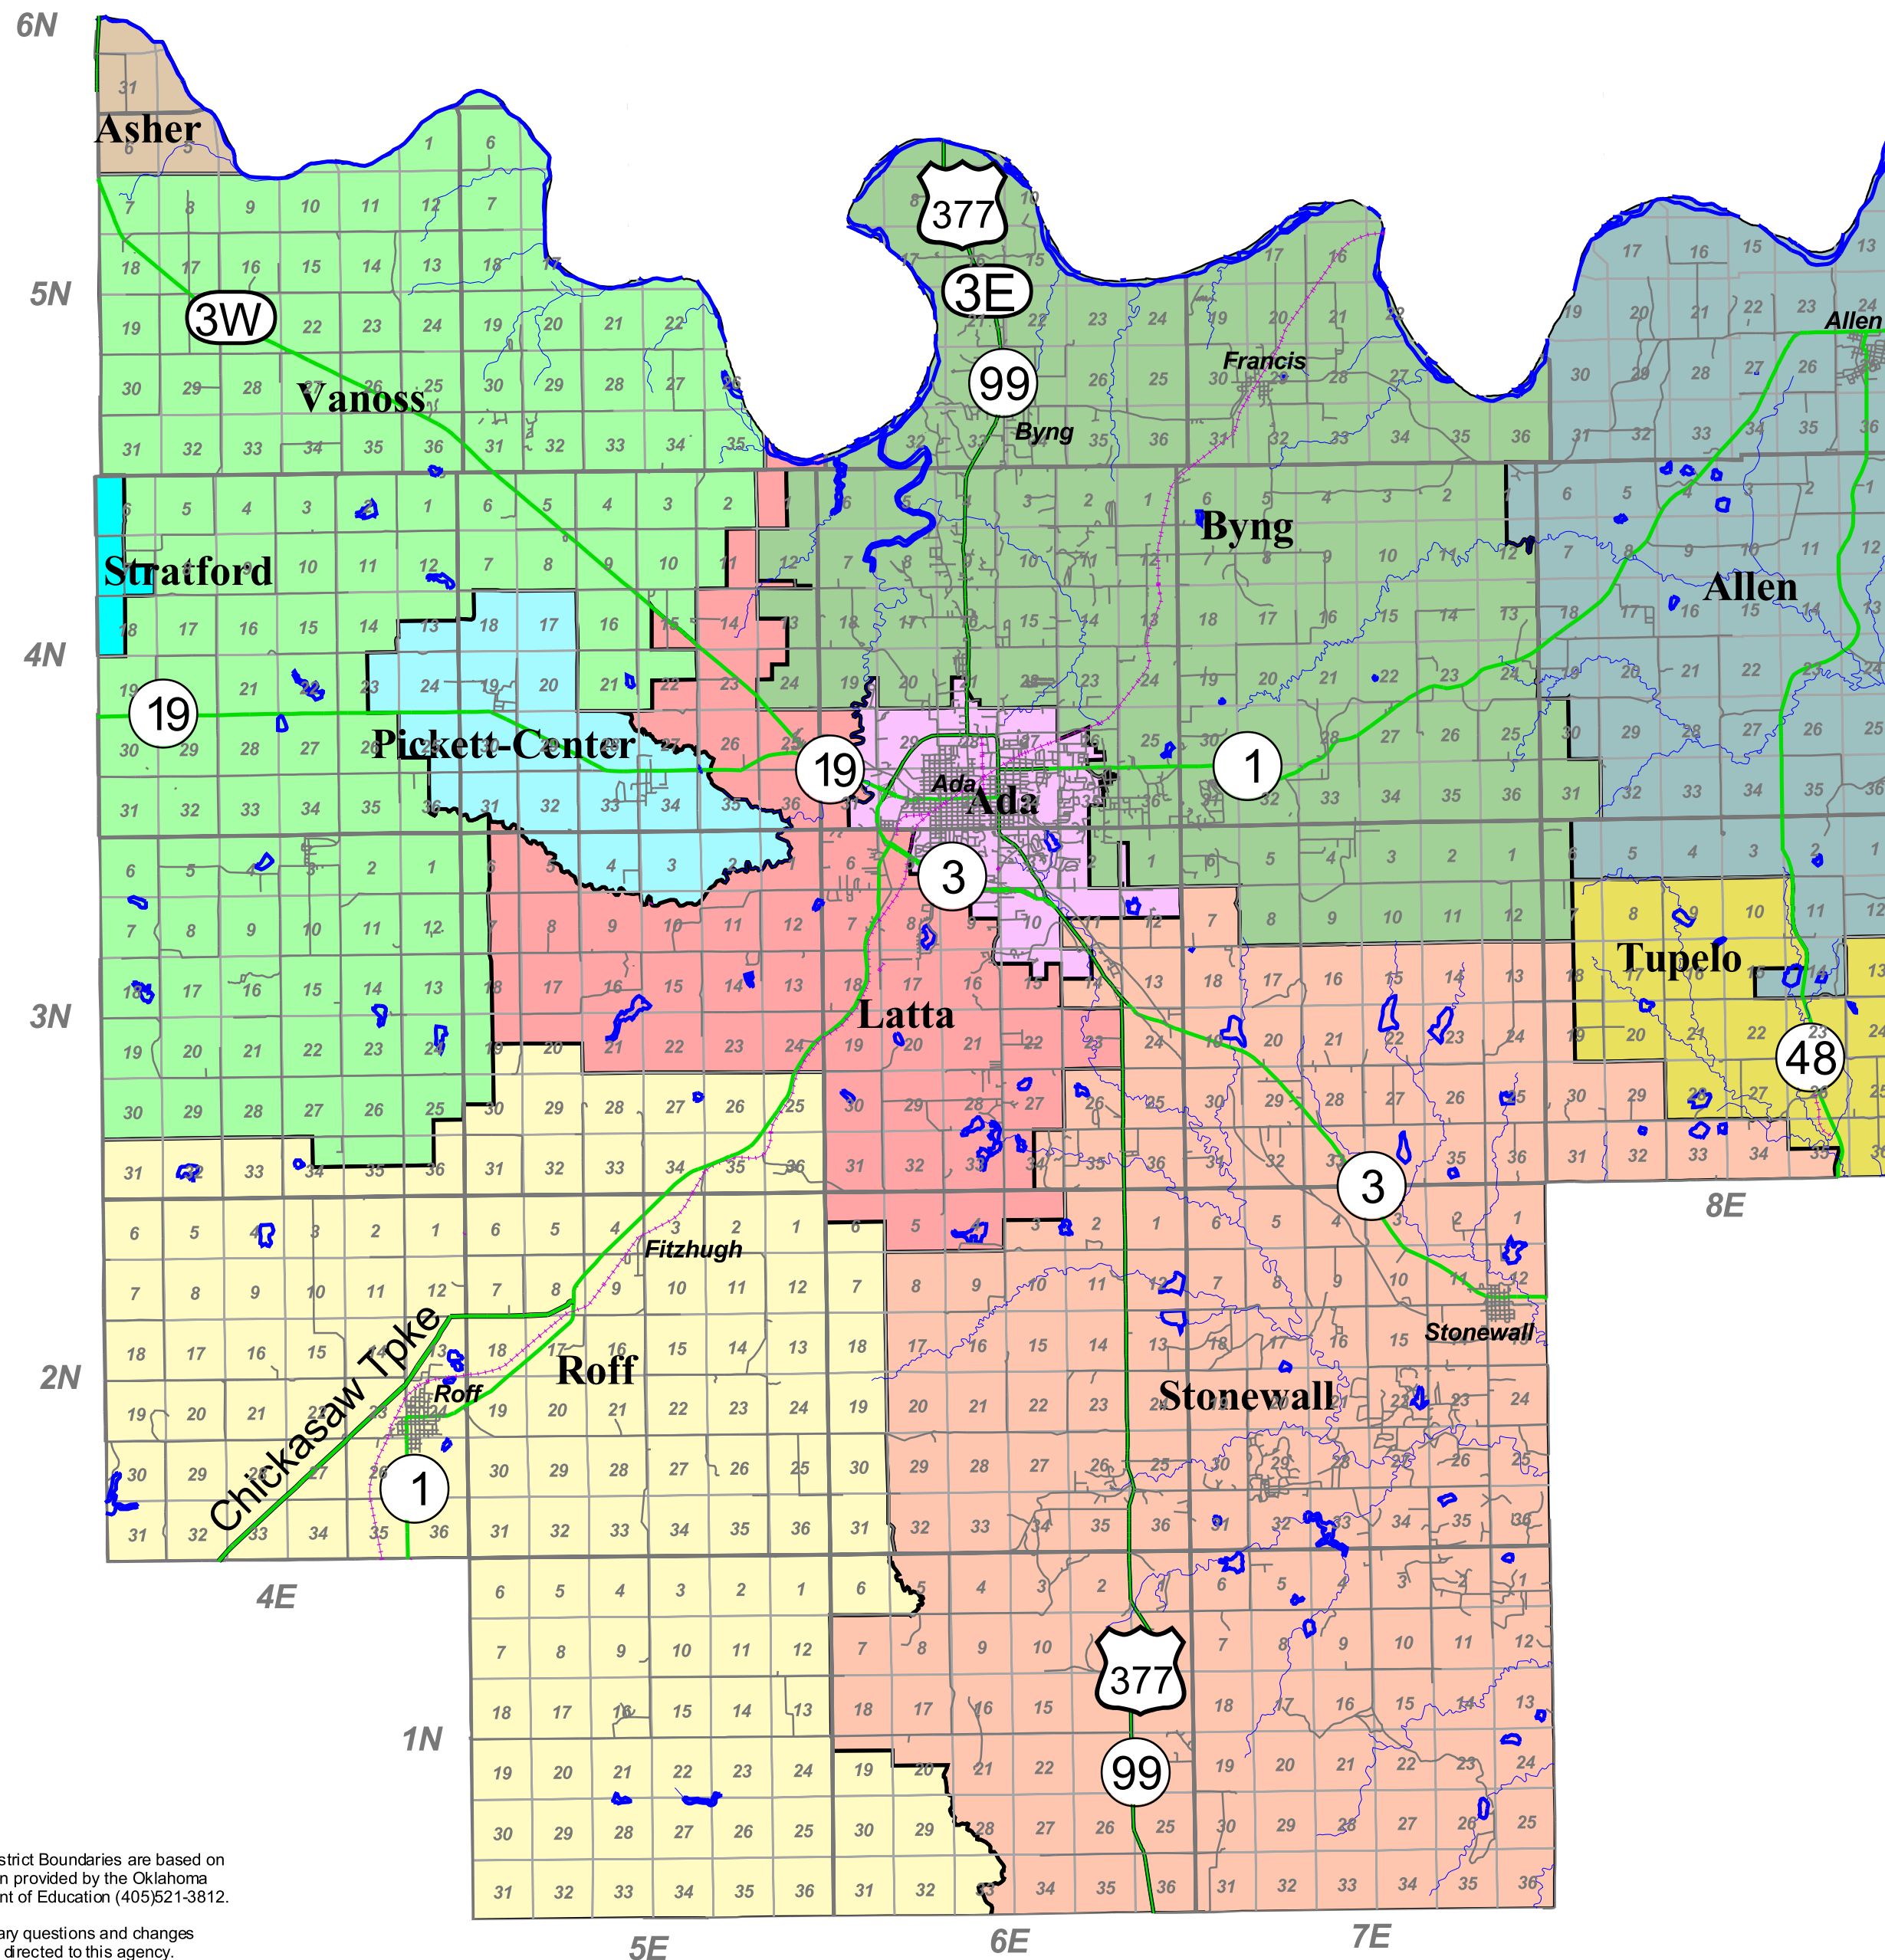

Pontotoc County

Legend - School Districts

Gordon Cooper Career Technology Center		Pontotoc Career Technology Center	
	JI-112 Asher		I-19 Ada
	JI-2 Stratford		I-1 Allen
			I-16 Byng
			I-24 Latta
			I-30 Stonewall
			JI-2 Tupelo
			I-9 Vanoss
			D-20 Pickett-Center
			I-37 Roff

Ad Valorem Reference Number

Ada	62/490/14
Allen	62/487/14
Asher	62/508/05
Byng	62/489/14
Latta	62/493/14
Pickett-Center	62/491/14
Roff	62/495/14
Stonewall	62/494/14
Stratford	62/202/08
Tupelo	62/125/14
Vanoss	62/488/14

School District Boundaries are based on information provided by the Oklahoma Department of Education (405)621-3812.

All boundary questions and changes should be directed to this agency.

Prepared for the Oklahoma Tax Commission Ad Valorem Division by the Center for Spatial Analysis, University of Oklahoma. For additional copies contact (405) 325-3131.