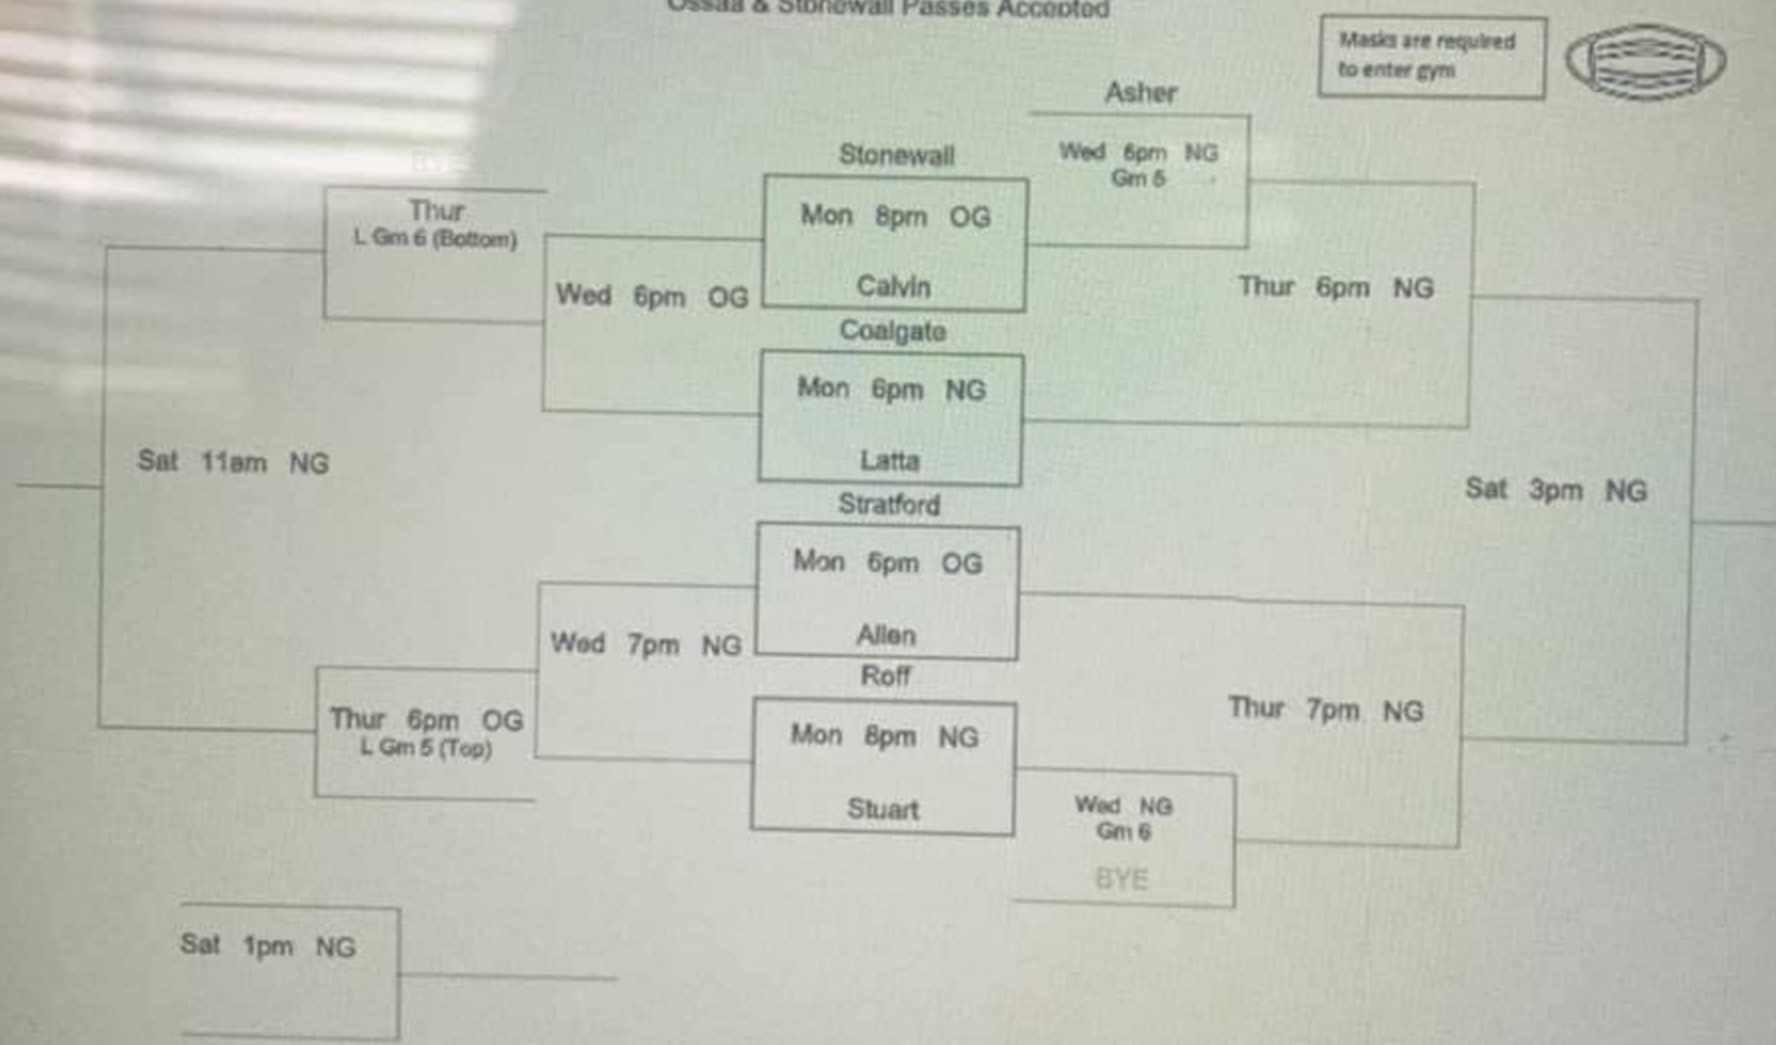

REVISED - 11/3/20

Stonewall JR High Tournament

November 9, 11, 12 & 14 Boys Bracket

teams on top wear white

NG = new gym
OG = old gym

Admission

Adults - \$5.00
Students - \$4.00

Ossaa & Stonewall Passes Accepted

Masks are required
to enter gym

REVISED - 11/3/20

Stonewall JR High Tournament

November 9, 11, 12, & 14

Girls Bracket

teams on top wear white

NG = new gym

OG = old gym

Admission

Adults - \$5.00

Students - \$4.00

Ossaa & Stonewall Passes Accepted

Masks are required to enter gym

Asher

Wed 5:00pm NG
Gm 5

BYE

Mon 7pm OG

Roff

Stuart

Mon 5pm OG

Allen

Thur 5pm NG

Sat 10am NG

Sat 2pm NG